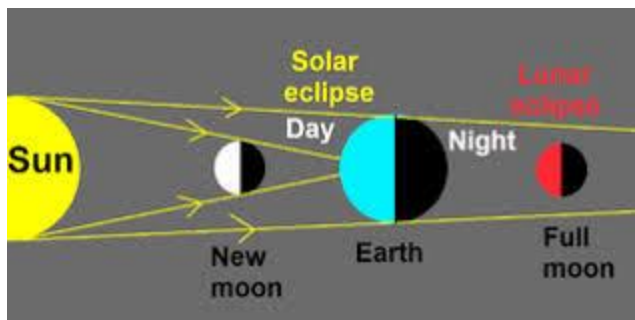

All about the Nodes + the Eclipse Season July Aug 2018

with **Maggie Kerr A.A.T.**

One-day seminar **Saturday 28th July 2018** on the Gold Coast

What better way to celebrate this rare Full Moon Lunar Eclipse in Leo/Aquarius on July 28th, than to share the group energy with a workshop day together!

The relationship between the 'destiny points' that arise from the Nodes of the Moon and the twice-yearly Eclipse seasons create major evolutionary portals.

During our day we will cover:

- Quick look at the mechanics of The Lunar Nodes & their origins from Vedic or Indian Astrology
- The Nodes as past karmas via South Node ☾ and current growth via North Node ♀
- Using the Nodes plus the Moon to access Soul DNA and past life memory
- The 18.6 year cycle of the Nodes as life destiny decision points
- The Nodes through the 12 Zodiac signs
- The relationship between the transiting Nodes and Eclipse Cycles
- The potential of July and August Eclipses and their previous cycles historically

Our next Eclipse Season brings THREE powerful trigger points!

July 13th Solar Eclipse 20 deg Cancer – opposite Pluto in Capricorn

July 28th Lunar Eclipse 4 deg Leo/Aquarius – Mars on the Moon & square Uranus in Taurus

August 11th Solar Eclipse 18 deg Leo square Jupiter in Scorpio

All welcome at any level of Astrology. You may order recordings of the workshop if you cannot attend.

Don't forget to bring your chart, as I will offer personal insights as opportunities arise!